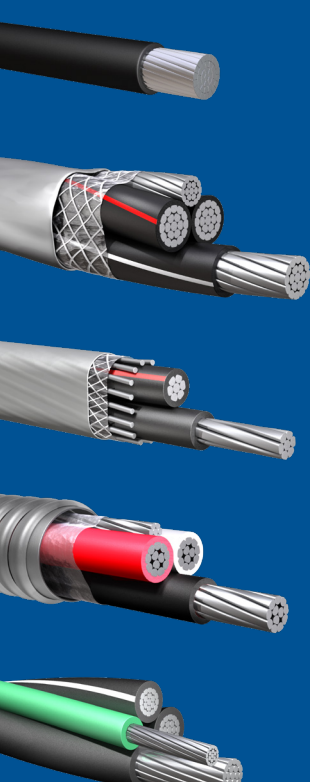

**REDUCE  
INSTALLATION  
TIME WITH  
EASY PHASE  
IDENTIFICATION.**

**ASK US ABOUT  
XHHW ALUMINUM  
IN COLORS!**

Sizes 6AWG - 750MCM

Brown / Orange / Yellow / Gray  
Green / Black / Red / Blue / White

BUILDING WIRE			
Aluminum XHHW-2 (Available in Colors)			
HWC Part Number	AWG Size		
HW002A00601	6		
HW002A00401	4		
HW002A00201	2		
HW002A00101	1		
HW002A10101	1/0		
HW002A20101	2/0		
HW002A30101	3/0		
HW002A40101	4/0		
HW002A25001	250		
HW002A30001	300		
HW002A35001	350		
HW002A40001	400		
HW002A50001	500		
HW002A60001	600		
HW002A70001	700		
HW002A75001	750		
HW002A90001	900		
HW002A10001	1000		
Aluminum Service Entrance Cable (SER)			
HWC Part Number	Conductor Size AWG	+	Bare Ground
HW022A00666	6-6		6
HW022A00446	4-4		6
HW022A08888	8-8-8		8
HW022A06666	6-6-6		6
HW022A04446	4-4-4		6
HW022A02224	2-2-2		4
HW022A01113	1-1-1		3
HW022A10132	1/0-1/0-1/0		2
HW022A20131	2/0-2/0-2/0		1
HW022A30310	3/0-3/0-3/0		1/0
HW022A40320	4/0-4/0-4/0		2/0
HW022A25330	250-250-250		3/0
HW022A22224	2-2-2-2		4
HW022A20141	2/0-2/0-2/0-2/0		1
HW022A40420	4/0-4/0-4/0-4/0		2/0
Aluminum Service Entrance Cable (SEU)			
HWC Part Number	AWG Size	Number of Conductors	Ground Size
HW021A00888	8	2	8
HW021A00666	6	2	6
HW021A00446	4	2	6
HW021A00444	4	2	4
HW021A00224	2	2	4
HW021A00222	2	2	2
HW021A10122	1/0	2	2
HW021A10103	1/0	2	1/0
HW021A20121	2/0	2	1
HW021A20103	2/0	2	2/0
HW021A40220	4/0	2	2/0
HW021A40103	4/0	2	4/0